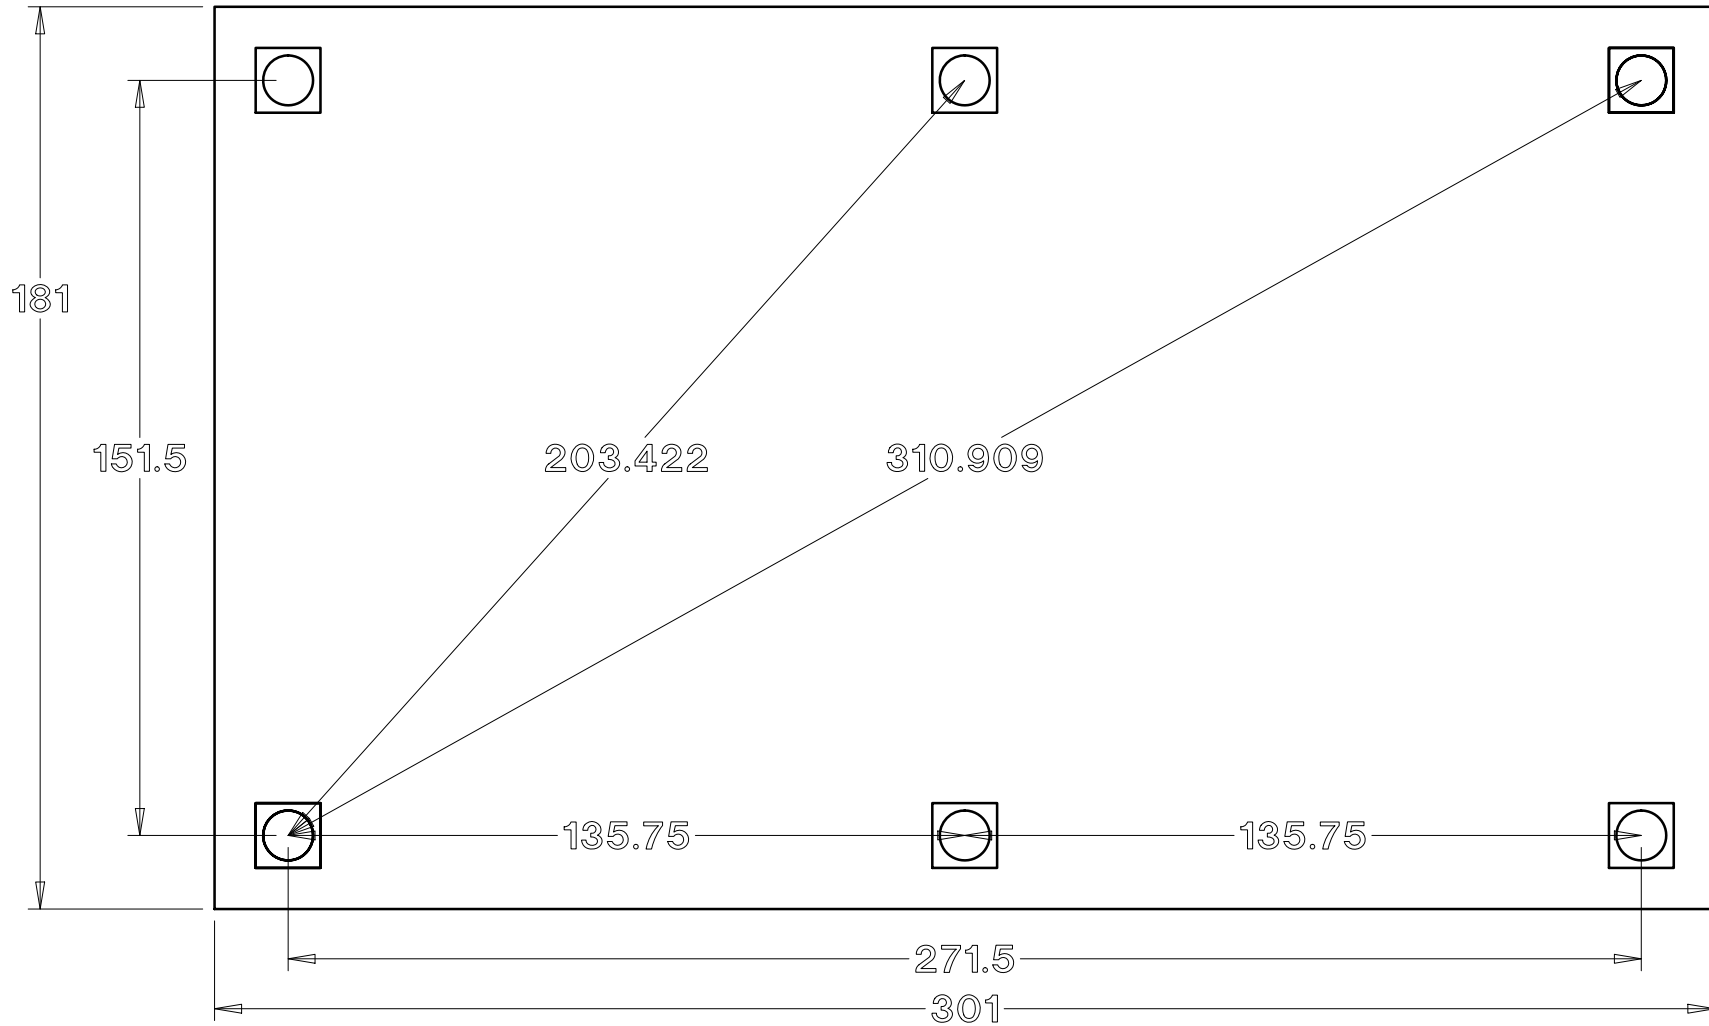

Baldwin Pergolas

14 x 24 Arched Pavilion